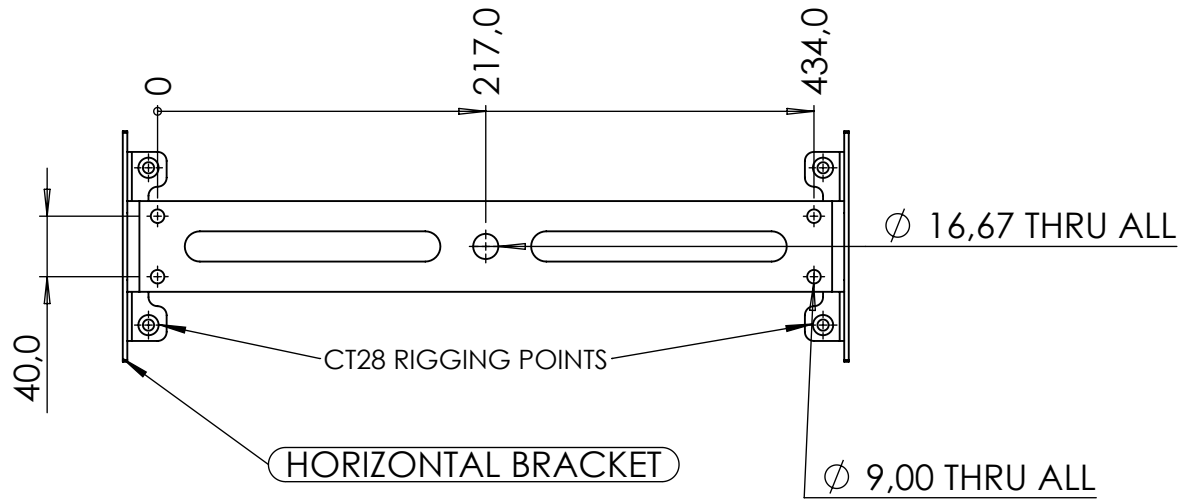

CT28 - HORIZONTAL BRACKET

NO TILT - 0°

MAX TILT - 45°

Project:

CT28

Version

v5

A4

Scale: 1:10

Revision:

First Angle Proj.

Weight (Kg): 23.97

1 SOUND
www.1-sound.com