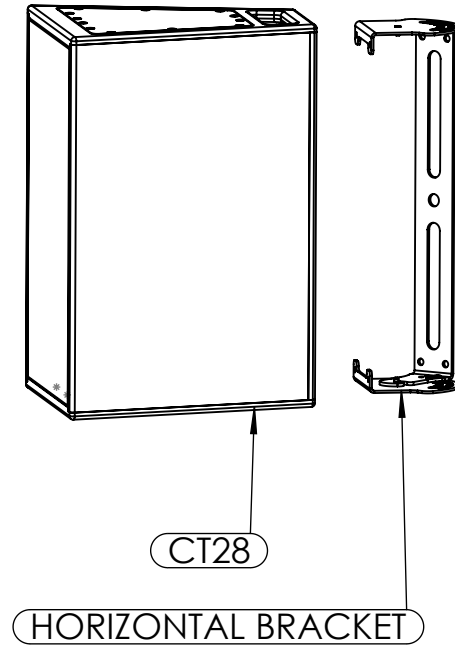

CT28 - HORIZONTAL BRACKET

NO TILT - 0°

MAX TILT - 45°

Project:

CT28

Version

v5

A4

Scale: 1:10

Revision:

First Angle Proj.

Weight (Kg): 23.97

1 SOUND
www.1-sound.com