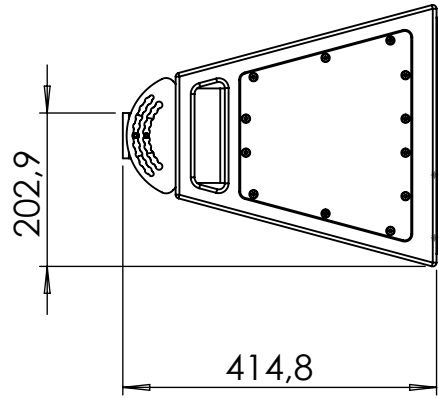

CT28 - HORIZONTAL BRACKET

NO TILT - 0°

MAX TILT - 45°

Project:

CT28

Version

v5

A4

Scale: 1:10

Revision:

First Angle Proj.

Weight (Kg): 23.97

1 SOUND
www.1-sound.com