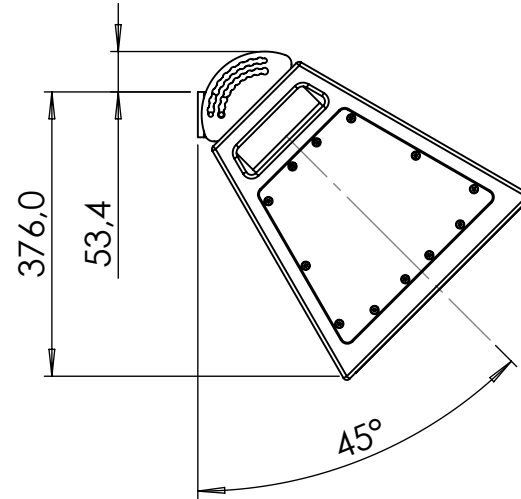

CT28 - HORIZONTAL BRACKET

NO TILT - 0°

MAX TILT - 45°

Project:

CT28

Version

v5

A4

Scale: 1:10

Revision:

First Angle Proj.

Weight (Kg): 23.97

1 SOUND
www.1-sound.com